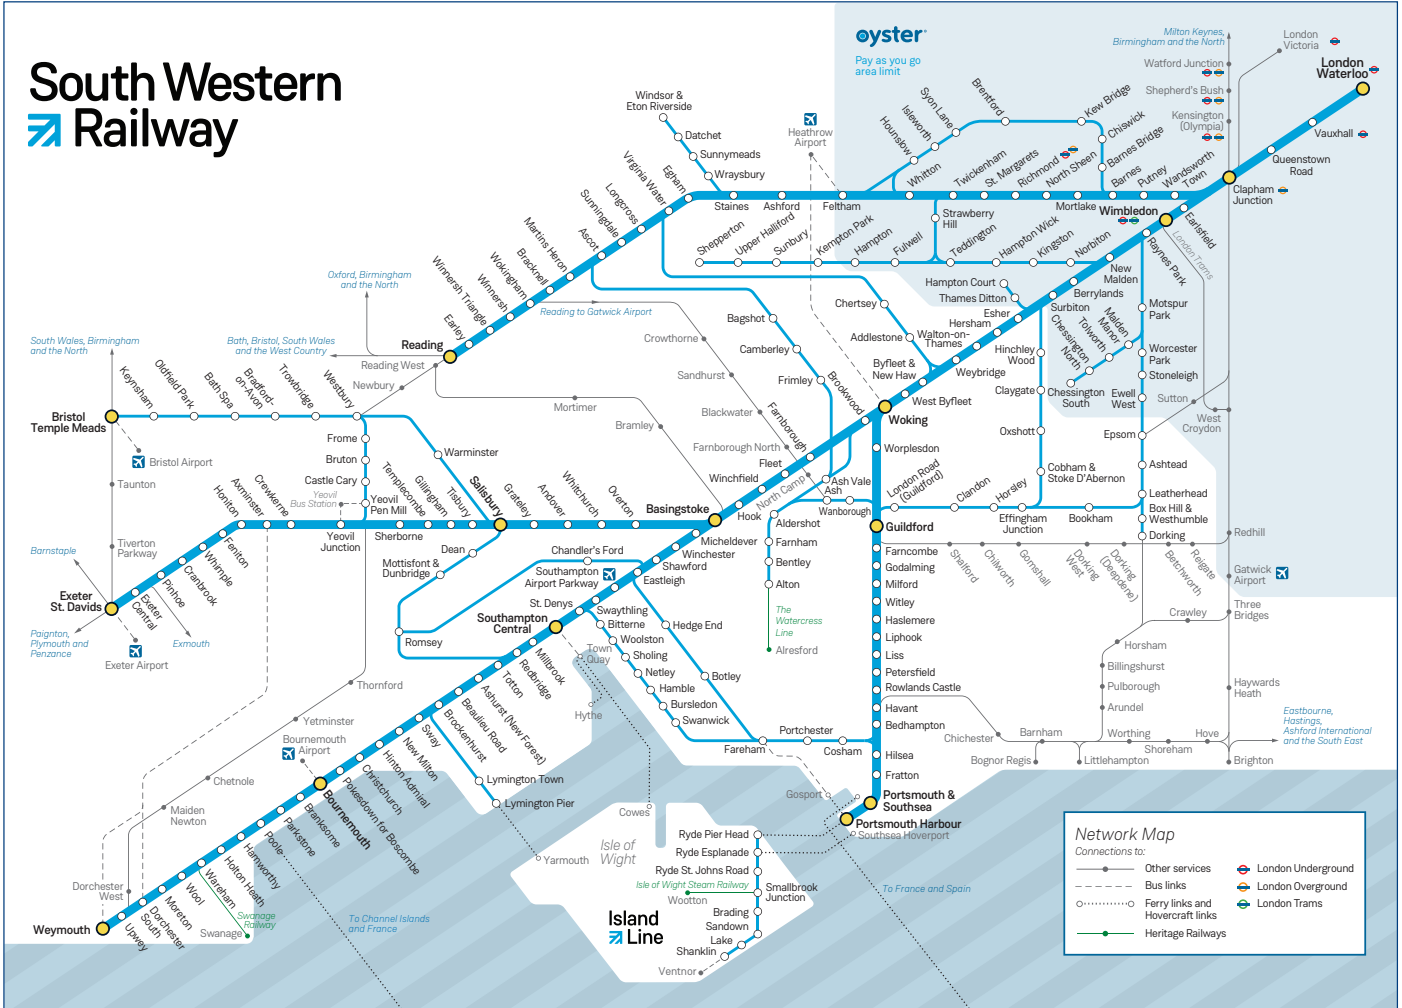

South Western Railway

Changing trains

Most journeys shown in this timetable are direct trains, shown in **bold type**. However, you may be able to make other journeys or reach your destination more quickly by changing trains. To help you find these alternative trains, we show them in the timetable with *light italic type*. A letter against the time will show where you need to change trains – please check the ‘Notes’ section for an explanation of these letters.

Please allow plenty of time to change trains. At most stations you will need to allow at least five minutes. You will need longer at some stations, and this is shown in the ‘Station information’ table in this timetable. For example ⑩ means you should allow 10 minutes to change trains at this station.